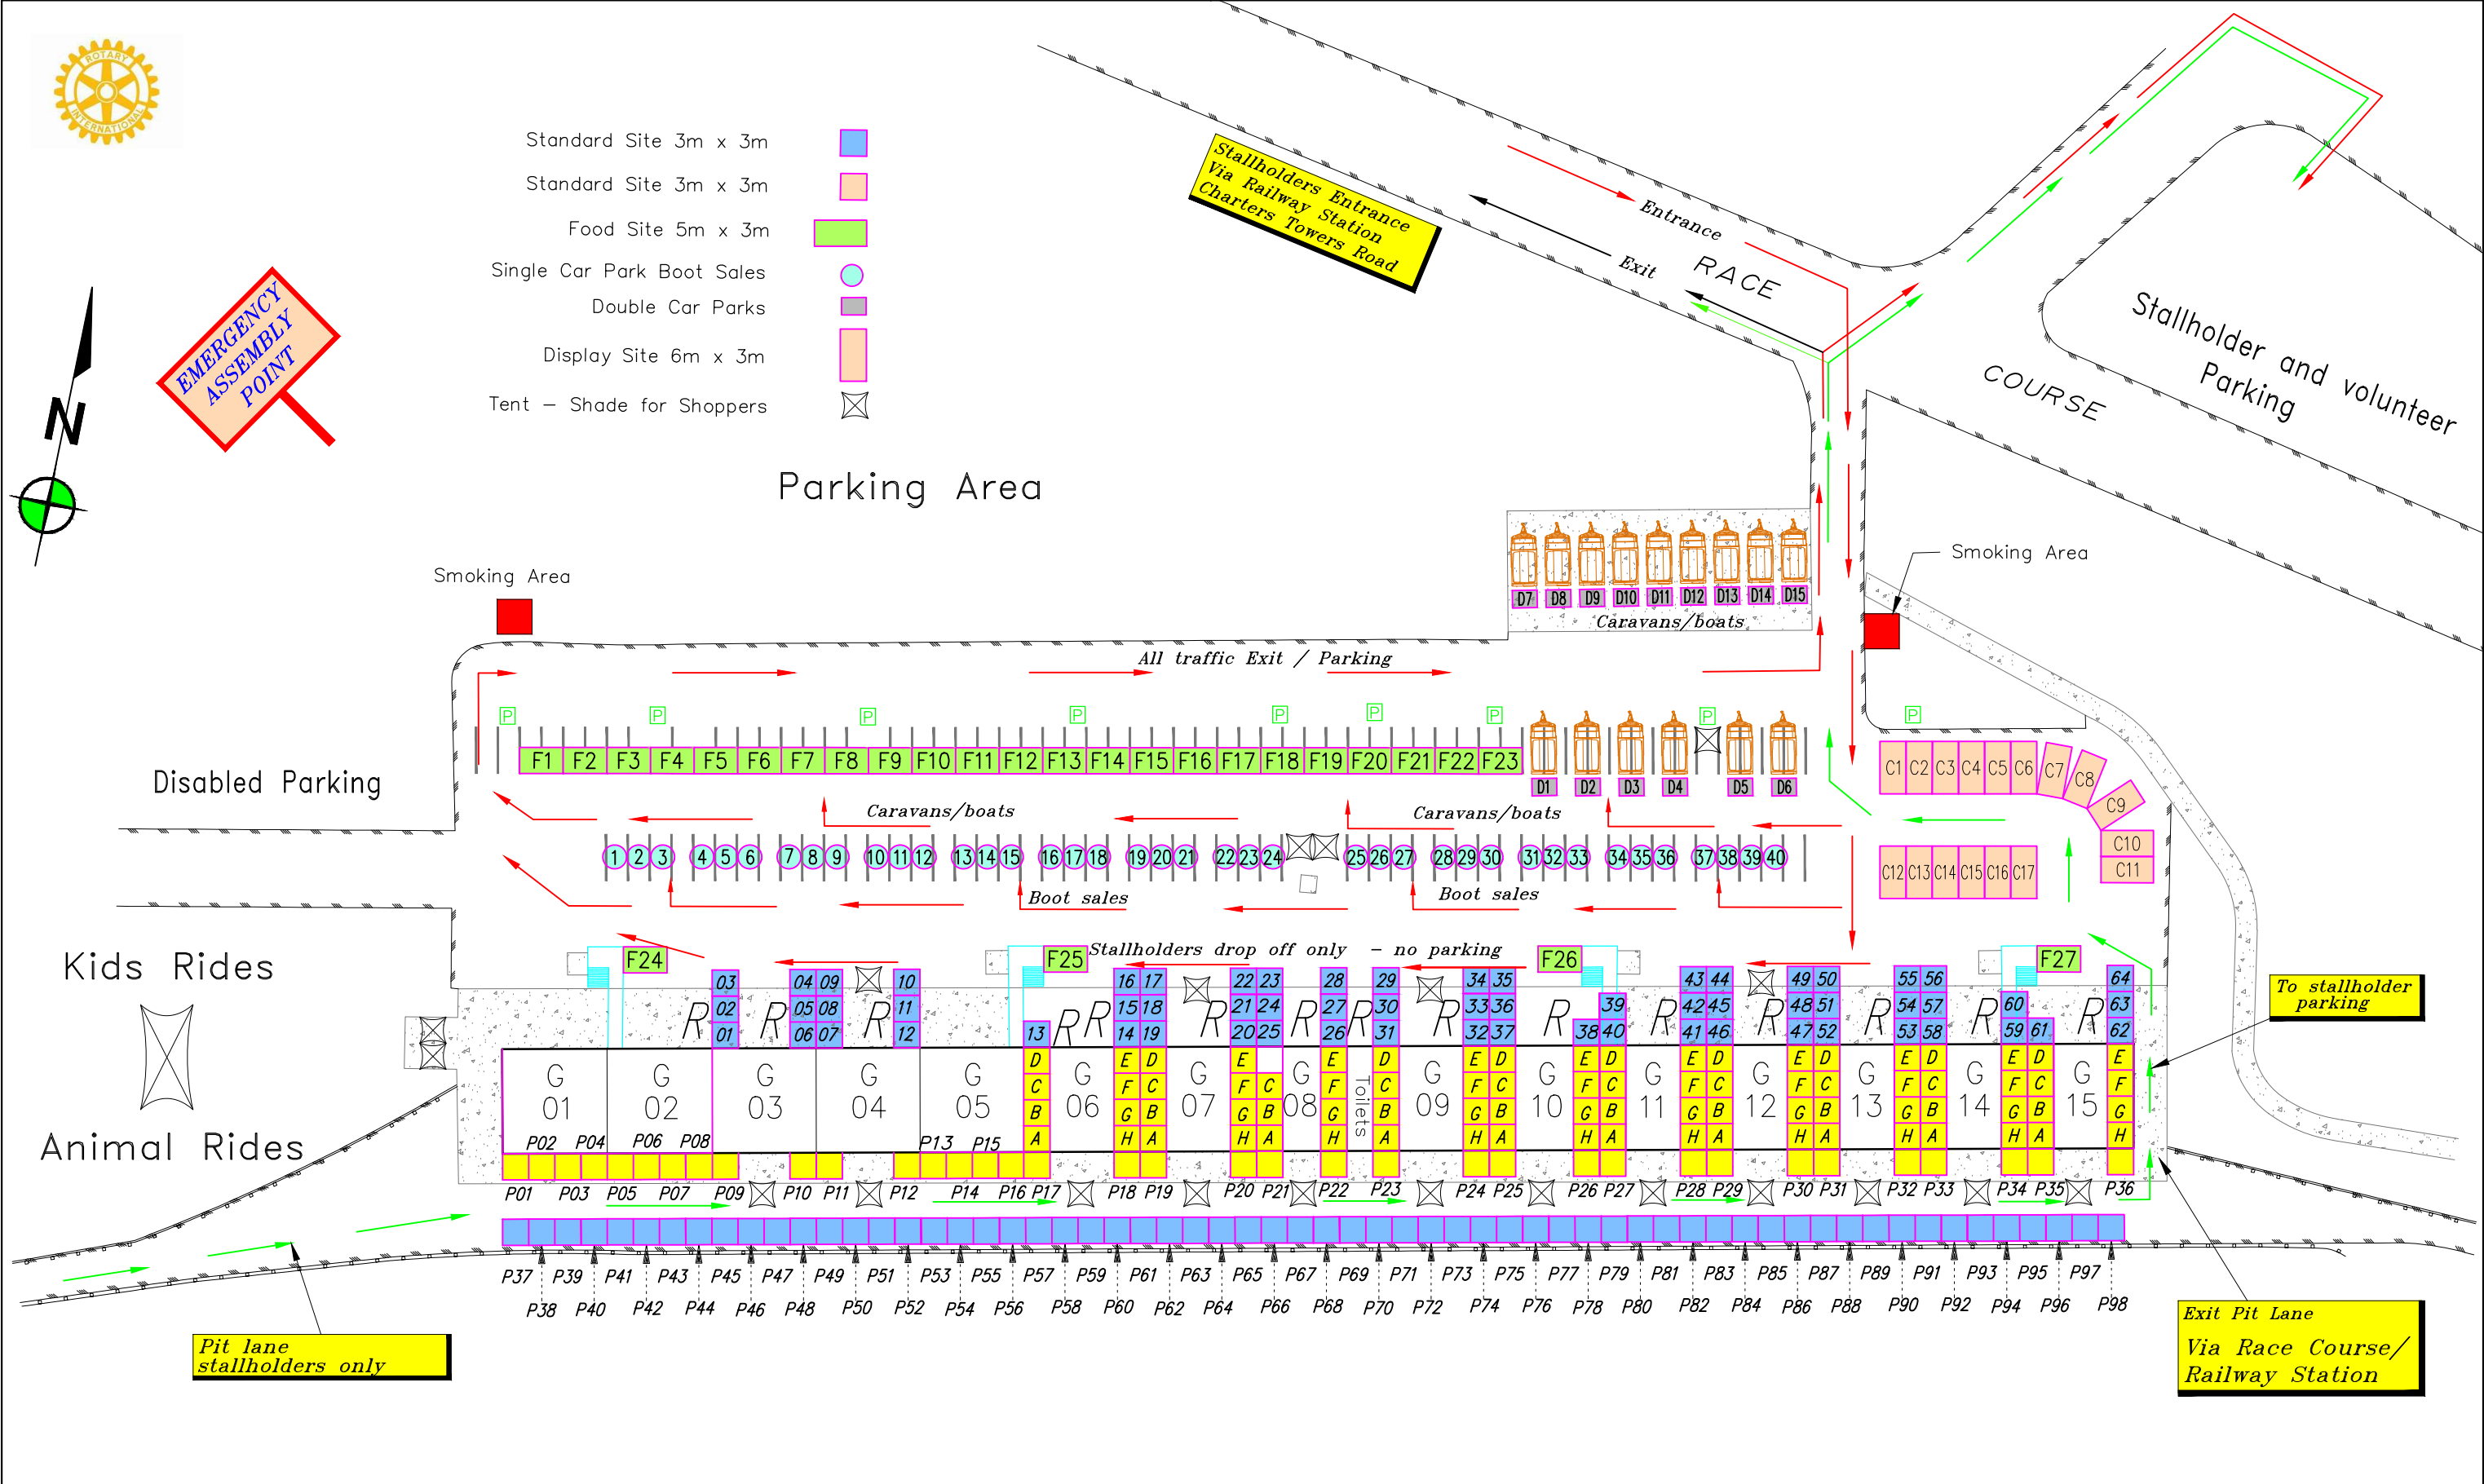

- Standard Site 3m x 3m
- Standard Site 3m x 3m
- Food Site 5m x 3m
- Single Car Park Boot Sales
- Double Car Parks
- Display Site 6m x 3m
- Tent - Shade for Shoppers

### Parking Area

BOUNDARY STREET

## Rotary Clubs of Townsville Markets

Reid Park Pit Complex Site Plan

0m 3 6 15 30 50

Scale 1:1000@A4  
Scale 1:707@A3

ACAD REF F: \43700\43723\Cd03\43723\_03H.dwg

43723/03H